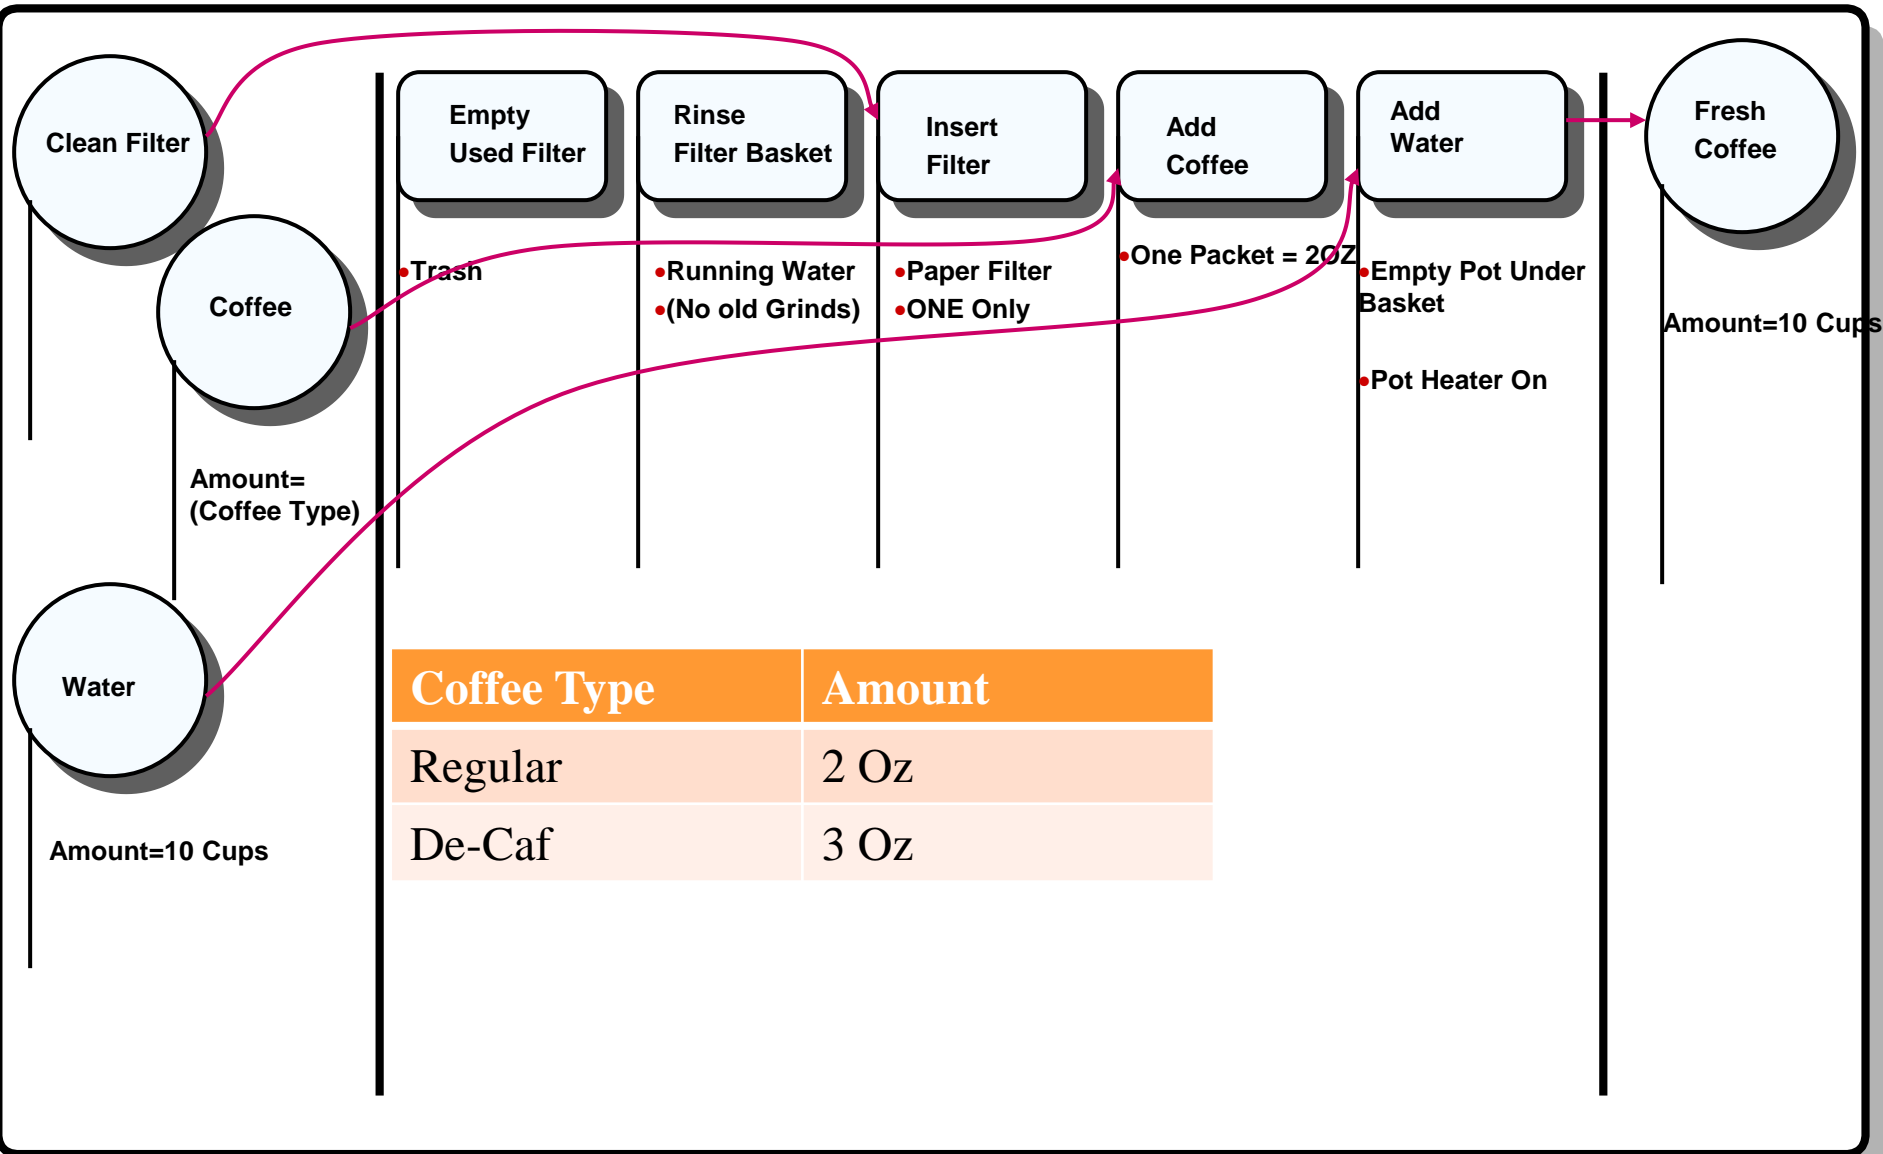

DOCUMENT: _____

REVISION: _____

Coffee Making

DATE: _____

TIME: _____