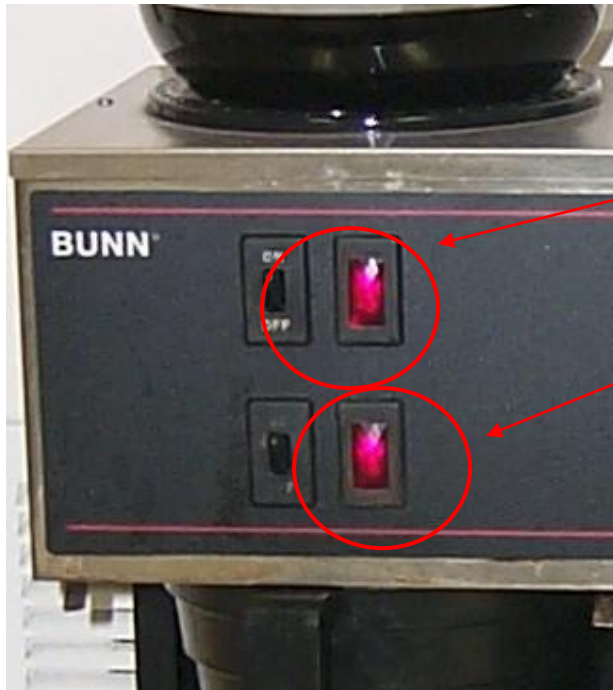

Supporting the Dependency Diagram

With *Visual* Definitions of Objects &
their Attributes

Definitions

- Workstation
 - an area where work of a particular nature is carried out, such as a specific location on a manufacturing assembly line.
- Visual Documentation
 - A hierarchical breakdown of a workstation into its component parts.
 - Visual Documentation answers the questions: *What is it? Where is It? What Does it Do?*
 - *Allows workers to master the tools necessary to their job*
- Process
 - a series of actions or steps taken in order to achieve a particular end.
- Process Dependency Diagram
 - Shows how successful results can only result from a sequence of successful actions. In other words, “What depends on What”
 - Allows the reader to comprehend an entire process in a single frame *at a given level of detail.*
 - Deeper detail on a specific high level process step is described on a separate sheet, or condensed into concise “factor tables”

Coffee Pot

Water Tank & Cover

Coffee Pot

- Heats Clean Water for –1- Pot of Coffee.
- (Adding 1 Pot of Water Forces Hot Water in Tank Through Coffee Filter, into the pot.)

Pot Warmer Power Switch

Coffee Pot

- Turns Power on or off to the pot warmers.
- Top Switch Controls Top Warmer.
- Bottom Switch Controls Bottom Warmer.

Pot Warmer Indicator Light

- Glows RED when Pot Warmer Power is ON

Pot Warmer Power Switch