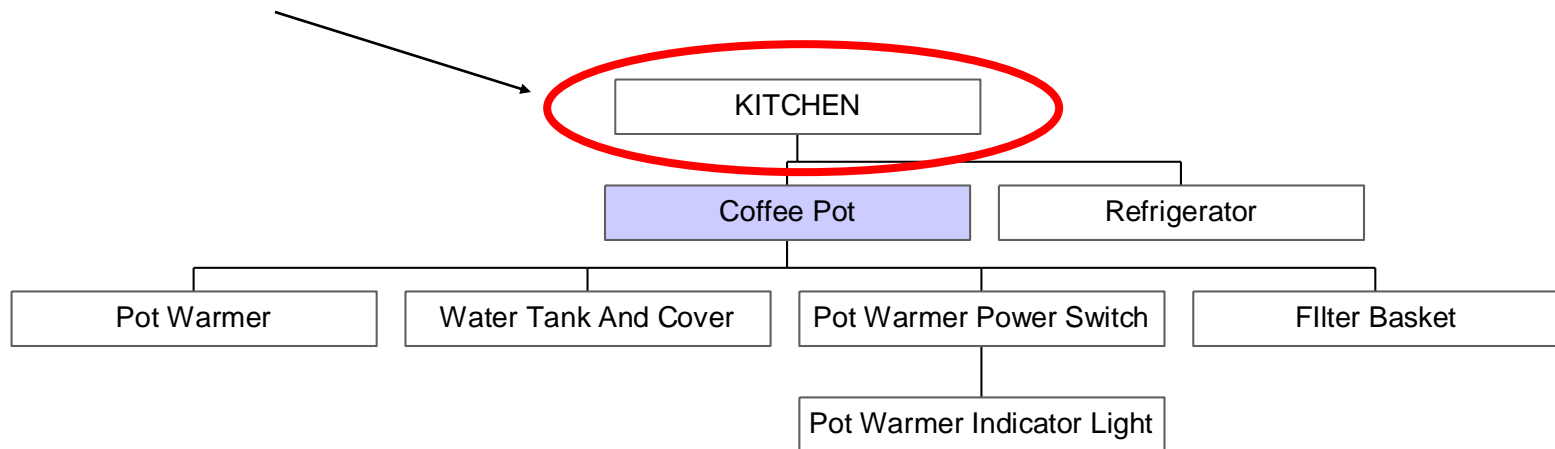

Supporting the Dependency Diagram

With *Visual* Definitions of Objects &
their Attributes

Definitions

- Workstation
 - an area where work of a particular nature is carried out, such as a specific location on a manufacturing assembly line.
- Visual Documentation
 - A hierarchical breakdown of a workstation into its component parts.
 - Visual Documentation answers the questions: *What is it? Where is It? What Does it Do?*
 - *Allows workers to master the tools necessary to their job*
- Process
 - a series of actions or steps taken in order to achieve a particular end.
- Process Dependency Diagram
 - Shows how successful results can only result from a sequence of successful actions. In other words, “What depends on What”
 - Allows the reader to comprehend an entire process in a single frame *at a given level of detail.*
 - Deeper detail on a specific high level process step is described on a separate sheet, or condensed into concise “factor tables”

An example that illustrates the Idea

Workstation Knowledge is Not the same as Process Knowledge

- The “Kitchen/
Break Room”
 - “Tell me how to
operate the Coffee
pot.”
- The Coffee Process
 - “Tell Me how to
Make Coffee”

WHERE... is it?

Visual Definition: Coffee Pot

A “Work-center”; home to a process.

Coffee Pot

- Makes Coffee
- Keeps 1 or 2 Pots of Coffee Warm.

Kitchen

Pot Warmer

- Keeps Coffee Pot Warm
- CAUTION: HOT SURFACE!

- Turns Power on or off to the pot warmers.
- Top Switch Controls Top Warmer.
- Bottom Switch Controls Bottom Warmer.

Pot Warmer Indicator Light

- Glows RED when Pot Warmer Power is ON

Pot Warmer Power Switch